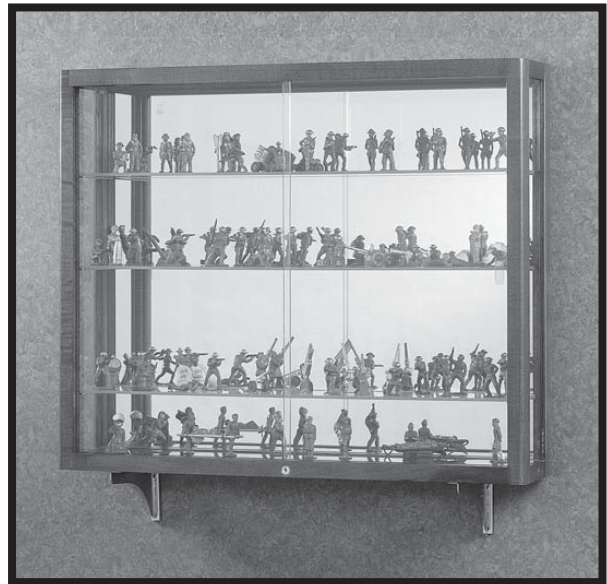

890 SERIES
890M-MB-W with optional 8904 wall kit.

890M 36"L x 30"H x 8"D. Hardwood Finish.
Three 6" deep full-length shelves.
890K 36"L x 30"H x 8"D. Oak Finish.
Three 6" deep full-length shelves.