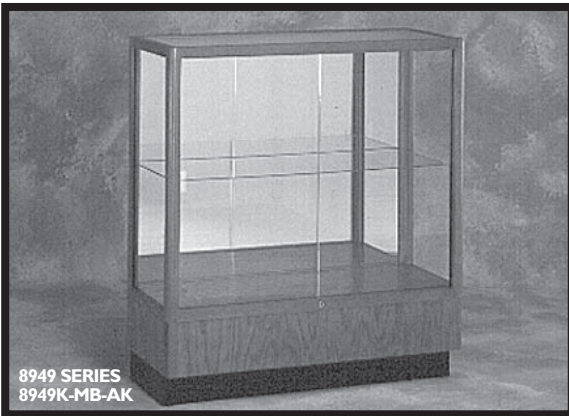

Heritage Series

The traditional good looks and solid construction of the Heritage Series make our oak or hardwood frame cases the most popular in the Waddell line. With their classic styling, Heritage Series cases will stand the test of time as well as they stand up to school environments. These durable cases offer standard sliding tempered glass doors, built-in locks and levelers, and are available with an optional cornice/lighting fixture.

HERITAGE 891 SERIES (HARDWOOD FINISH)

Includes 10" H base & four 14" deep half shelves with brackets.

PRODUCT NUMBER	CASE BACK	WOOD COLOR	DISPLAY DIMENSIONS	WEIGHT LBS.	LIST PRICE
891M-MB-C	Mirror	Cordovan	48"L x 70"H x 18"D	264	$1,415
891M-MB-H	Mirror	Honey	48"L x 70"H x 18"D	264	$1,415
891M-MB-W	Mirror	Danish Walnut	48"L x 70"H x 18"D	264	$1,415
891M-PB-C	Plaque Fabric	Cordovan	48"L x 70"H x 18"D	245	$1,415
891M-PB-H	Plaque Fabric	Honey	48"L x 70"H x 18"D	245	$1,415
891M-PB-W	Plaque Fabric	Danish Walnut	48"L x 70"H x 18"D	245	$1,415
891M-WB-C	White	Cordovan	48"L x 70"H x 18"D	245	$1,415
891M-WB-H	White	Honey	48"L x 70"H x 18"D	245	$1,415
891M-WB-W	White	Danish Walnut	48"L x 70"H x 18"D	245	$1,415

HERITAGE 891 SERIES (OAK FINISH)

Includes 10" H base & four 14" deep half shelves with brackets.

PRODUCT NUMBER	CASE BACK	WOOD COLOR	DISPLAY DIMENSIONS	WEIGHT LBS.	LIST PRICE
891K-MB-AK	Mirror	Autumn	48"L x 70"H x 18"D	264	$1,500
891K-MB-MK	Mirror	Carmel	48"L x 70"H x 18"D	264	$1,500
891K-PB-AK	Plaque Fabric	Autumn	48"L x 70"H x 18"D	245	$1,500
891K-PB-MK	Plaque Fabric	Carmel	48"L x 70"H x 18"D	245	$1,500
891K-WB-AK	White	Autumn	48"L x 70"H x 18"D	245	$1,500
891K-WB-MK	White	Carmel	48"L x 70"H x 18"D	245	$1,500

HERITAGE 8949 SERIES (HARDWOOD FINISH)

Includes 10" H base & one 12" deep full length shelf with brackets.

PRODUCT NUMBER	CASE BACK	WOOD COLOR	DISPLAY DIMENSIONS	WEIGHT LBS.	LIST PRICE
8949M-MB-C	Mirror	Cordovan	36"L x 40"H x 14"D	116	$655
8949M-MB-H	Mirror	Honey	36"L x 40"H x 14"D	116	$655
8949M-MB-W	Mirror	Danish Walnut	36"L x 40"H x 14"D	116	$655
8949M-PB-C	Plaque Fabric	Cordovan	36"L x 40"H x 14"D	112	$655
8949M-PB-H	Plaque Fabric	Honey	36"L x 40"H x 14"D	112	$655
8949M-PB-W	Plaque Fabric	Danish Walnut	36"L x 40"H x 14"D	112	$655
8949M-WB-C	White	Cordovan	36"L x 40"H x 14"D	112	$655
8949M-WB-H	White	Honey	36"L x 40"H x 14"D	112	$655
8949M-WB-W	White	Danish Walnut	36"L x 40"H x 14"D	112	$655

HERITAGE 8949 SERIES (OAK FINISH)

Includes 10" H base & one 12" deep full length shelf with brackets.

PRODUCT NUMBER	CASE BACK	WOOD COLOR	DISPLAY DIMENSIONS	WEIGHT LBS.	LIST PRICE
8949K-MB-AK	Mirror	Autumn	36"L x 40"H x 14"D	116	$680
8949K-MB-MK	Mirror	Carmel	36"L x 40"H x 14"D	116	$680
8949K-PB-AK	Plaque Fabric	Autumn	36"L x 40"H x 14"D	112	$680
8949K-PB-MK	Plaque Fabric	Carmel	36"L x 40"H x 14"D	112	$680
8949K-WB-AK	White	Autumn	36"L x 40"H x 14"D	112	$680
8949K-WB-MK	White	Carmel	36"L x 40"H x 14"D	112	$680

HERITAGE SERIES ACCESSORIES (HARDWOOD FINISH)

CORNICE/LIGHT FIXTURE FOR 891 SERIES					
PRODUCT NUMBER	WOOD COLOR	DISPLAY DIMENSIONS	WEIGHT LBS.	LIST PRICE	
8931M-C	Cordovan	48"L x 6"H x 18"D	36	$335	
8931M-H	Honey	48"L x 6"H x 18"D	36	$335	
8931M-W	Danish Walnut	48"L x 6"H x 18"D	36	$335	

HERITAGE SERIES ACCESSORIES (OAK FINISH)

CORNICE/LIGHT FIXTURE FOR 891 SERIES					
PRODUCT NUMBER	WOOD COLOR	DISPLAY DIMENSIONS	WEIGHT LBS.	LIST PRICE	
8931K-AK	Autumn	48"L x 6"H x 18"D	36	$345	
8931K-MK	Carmel	48"L x 6"H x 18"D	36	$345	

HERITAGE SERIES ACCESSORIES