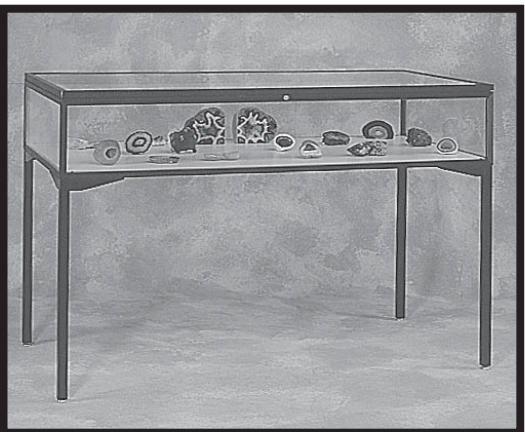

3160 SERIES
3160HT-BZ-LB

4024 Series Dimensions include 12" H Base.
Hinged, tempered glass door with built-in lock.
Three adjustable shelves w/clips. Levelers standard.
Light cornice available.

KEEPSAKE 4024 SERIES (ALUMINUM FRAME WITH VINYL BASE)

PRODUCT NUMBER	CASE BACK	FRAME COLOR	VINYL COLOR	DISPLAY DIMENSIONS	WEIGHT LBS.	LIST PRICE
4024MB-SN-WV	Mirror	Satin	Walnut	24"L x 72"H x 24"D	20l	$1,545
4024MB-GD-WV	Mirror	Chmpgn. Gold	Walnut	24"L x 72"H x 24"D	20l	$1,545
4024MB-BZ-WV	Mirror	Dk. Bronze	Walnut	24"L x 72"H x 24"D	20l	$1,545
4024MB-SN-LV	Mirror	Satin	Lt. Oak	24"L x 72"H x 24"D	20l	$1,545
4024MB-GD-LV	Mirror	Chmpgn. Gold	Lt. Oak	24"L x 72"H x 24"D	20l	$1,545
4024MB-BZ-LV	Mirror	Dk. Bronze	Lt. Oak	24"L x 72"H x 24"D	20l	$1,545
4024CB-SN-WV	Clear	Satin	Walnut	24"L x 72"H x 24"D	20l	$1,545
4024CB-GD-WV	Clear	Chmpgn. Gold	Walnut	24"L x 72"H x 24"D	20l	$1,545
4024CB-BZ-WV	Clear	Dk. Bronze	Walnut	24"L x 72"H x 24"D	20l	$1,545
4024CB-SN-LV	Clear	Satin	Lt. Oak	24"L x 72"H x 24"D	20l	$1,545
4024CB-GD-LV	Clear	Chmpgn. Gold	Lt. Oak	24"L x 72"H x 24"D	20l	$1,545
4024CB-BZ-LV	Clear	Dk. Bronze	Lt. Oak	24"L x 72"H x 24"D	20l	$1,545

KEEPSAKE 4024 SERIES (ALUMINUM FRAME WITH OAK BASE)

PRODUCT NUMBER	CASE BACK	FRAME COLOR	WOOD COLOR	DISPLAY DIMENSIONS	WEIGHT LBS.	LIST PRICE
4024MB-SN-AK	Mirror	Satin	Autumn	24"L x 72"H x 24"D	20l	$1,545
4024MB-GD-AK	Mirror	Chmpgn. Gold	Autumn	24"L x 72"H x 24"D	20l	$1,545
4024MB-BZ-AK	Mirror	Dk. Bronze	Autumn	24"L x 72"H x 24"D	20l	$1,545
4024MB-SN-MK	Mirror	Satin	Carmel	24"L x 72"H x 24"D	20l	$1,545
4024MB-GD-MK	Mirror	Chmpgn. Gold	Carmel	24"L x 72"H x 24"D	20l	$1,545
4024MB-BZ-MK	Mirror	Dk. Bronze	Carmel	24"L x 72"H x 24"D	20l	$1,545
4024CB-SN-AK	Clear	Satin	Autumn	24"L x 72"H x 24"D	20l	$1,545
4024CB-GD-AK	Clear	Chmpgn. Gold	Autumn	24"L x 72"H x 24"D	20l	$1,545
4024CB-BZ-AK	Clear	Dk. Bronze	Autumn	24"L x 72"H x 24"D	20l	$1,545
4024CB-SN-MK	Clear	Satin	Carmel	24"L x 72"H x 24"D	20l	$1,545
4024CB-GD-MK	Clear	Chmpgn. Gold	Carmel	24"L x 72"H x 24"D	20l	$1,545
4024CB-BZ-MK	Clear	Dk. Bronze	Carmel	24"L x 72"H x 24"D	20l	$1,545

KEEPSAKE SERIES ACCESSORIES

Cornice/light fixture for 4024 Series (Vinyl base)

PRODUCT NUMBER	VINYL COLOR	CORNICE DIMENSIONS	WEIGHT LBS.	LIST PRICE
40241-LV	Lt. Oak	28"L x 12"H x 28"D	50	$340
40241-WV	Walnut	28"L x 12"H x 28"D	50	$340

Cornice/light fixture for 4024 Series (Oak base)

PRODUCT NUMBER	VINYL COLOR	CORNICE DIMENSIONS	WEIGHT LBS.	LIST PRICE
40241-AK	Autumn	28"L x 12"H x 28"D	50	$340
40241-MK	Carmel	28"L x 12"H x 28"D	50	$340

KEEPSAKE 3148 and 3160 SERIES (BLACK FOUR LEG TABLE TOP)