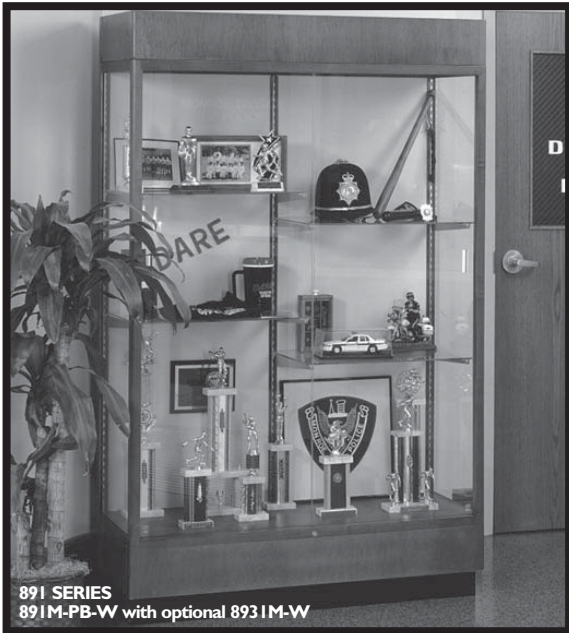

Heritage Series

The traditional good looks and solid construction of the Heritage Series make our oak or hardwood frame cases the most popular in the Waddell line. With their classic styling, Heritage Series cases will stand the test of time as well as they stand up to school environments. These durable cases offer standard sliding tempered glass doors, built-in locks and levelers, and are available with an optional cornice/lighting fixture.

HERITAGE 891 SERIES (HARDWOOD FINISH)

Includes 10" H base & four 14" deep half shelves with brackets.

PRODUCT NUMBER	CASE BACK	WOOD COLOR	DISPLAY DIMENSIONS	WEIGHT LBS.	LIST PRICE
891M-MB-C	Mirror	Cordovan	48"L x 70"H x 18"D	264	$1,415
891M-MB-H	Mirror	Honey	48"L x 70"H x 18"D	264	$1,415
891M-MB-W	Mirror	Danish Walnut	48"L x 70"H x 18"D	264	$1,415
891M-PB-C	Plaque Fabric	Cordovan	48"L x 70"H x 18"D	245	$1,415
891M-PB-H	Plaque Fabric	Honey	48"L x 70"H x 18"D	245	$1,415
891M-PB-W	Plaque Fabric	Danish Walnut	48"L x 70"H x 18"D	245	$1,415
891M-WB-C	White	Cordovan	48"L x 70"H x 18"D	245	$1,415
891M-WB-H	White	Honey	48"L x 70"H x 18"D	245	$1,415
891M-WB-W	White	Danish Walnut	48"L x 70"H x 18"D	245	$1,415

HERITAGE 891 SERIES (OAK FINISH)

Includes 10" H base & four 14" deep half shelves with brackets.

PRODUCT NUMBER	CASE BACK	WOOD COLOR	DISPLAY DIMENSIONS	WEIGHT LBS.	LIST PRICE
891K-MB-AK	Mirror	Autumn	48"L x 70"H x 18"D	264	$1,500
891K-MB-MK	Mirror	Carmel	48"L x 70"H x 18"D	264	$1,500
891K-PB-AK	Plaque Fabric	Autumn	48"L x 70"H x 18"D	245	$1,500
891K-PB-MK	Plaque Fabric	Carmel	48"L x 70"H x 18"D	245	$1,500
891K-WB-AK	White	Autumn	48"L x 70"H x 18"D	245	$1,500
891K-WB-MK	White	Carmel	48"L x 70"H x 18"D	245	$1,500

HERITAGE 8949 SERIES (HARDWOOD FINISH)

Includes 10" H base & one 12" deep full length shelf with brackets.

PRODUCT NUMBER	CASE BACK	WOOD COLOR	DISPLAY DIMENSIONS	WEIGHT LBS.	LIST PRICE
8949M-MB-C	Mirror	Cordovan	36"L x 40"H x 14"D	116	$655
8949M-MB-H	Mirror	Honey	36"L x 40"H x 14"D	116	$655
8949M-MB-W	Mirror	Danish Walnut	36"L x 40"H x 14"D	116	$655
8949M-PB-C	Plaque Fabric	Cordovan	36"L x 40"H x 14"D	112	$655
8949M-PB-H	Plaque Fabric	Honey	36"L x 40"H x 14"D	112	$655
8949M-PB-W	Plaque Fabric	Danish Walnut	36"L x 40"H x 14"D	112	$655
8949M-WB-C	White	Cordovan	36"L x 40"H x 14"D	112	$655
8949M-WB-H	White	Honey	36"L x 40"H x 14"D	112	$655
8949M-WB-W	White	Danish Walnut	36"L x 40"H x 14"D	112	$655

HERITAGE 8949 SERIES (OAK FINISH)

Includes 10" H base & one 12" deep full length shelf with brackets.

PRODUCT NUMBER	CASE BACK	WOOD COLOR	DISPLAY DIMENSIONS	WEIGHT LBS.	LIST PRICE
8949K-MB-AK	Mirror	Autumn	36"L x 40"H x 14"D	116	$680
8949K-MB-MK	Mirror	Carmel	36"L x 40"H x 14"D	116	$680
8949K-PB-AK	Plaque Fabric	Autumn	36"L x 40"H x 14"D	112	$680
8949K-PB-MK	Plaque Fabric	Carmel	36"L x 40"H x 14"D	112	$680
8949K-WB-AK	White	Autumn	36"L x 40"H x 14"D	112	$680
8949K-WB-MK	White	Carmel	36"L x 40"H x 14"D	112	$680

HERITAGE SERIES ACCESSORIES (HARDWOOD FINISH)

CORNICE/LIGHT FIXTURE FOR 891 SERIES					
PRODUCT NUMBER	WOOD COLOR	DISPLAY DIMENSIONS	WEIGHT LBS.	LIST PRICE	
8931M-C	Cordovan	48"L x 6"H x 18"D	36	$335	
8931M-H	Honey	48"L x 6"H x 18"D	36	$335	
8931M-W	Danish Walnut	48"L x 6"H x 18"D	36	$335	

HERITAGE SERIES ACCESSORIES (OAK FINISH)

CORNICE/LIGHT FIXTURE FOR 891 SERIES					
PRODUCT NUMBER	WOOD COLOR	DISPLAY DIMENSIONS	WEIGHT LBS.	LIST PRICE	
8931K-AK	Autumn	48"L x 6"H x 18"D	36	$345	
8931K-MK	Carmel	48"L x 6"H x 18"D	36	$345	

HERITAGE SERIES ACCESSORIES