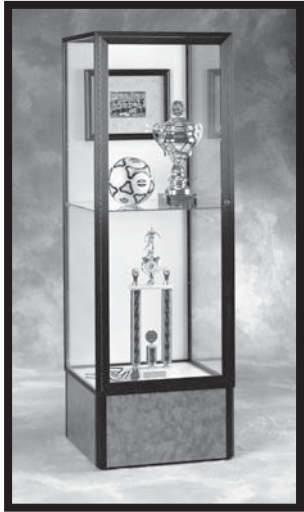

576 SERIES
576PB-BZ-SS