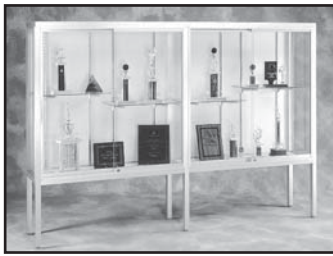

The Challenger Series
1000, 1300, 1100

If you need a case that will stand up to the rigors of a busy hallway, a crowded entrance or an industrial break room, you need the heavy-duty construction of The Challenger Series.

..... **22-23**