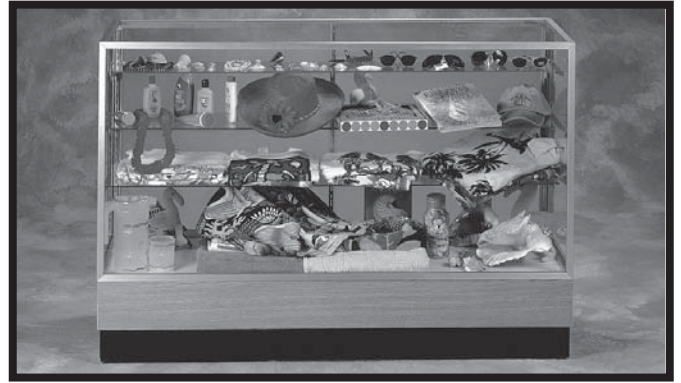

2010 SERIES
2010-6-SN-LV

2010 Series Sliding rear door with lock. Three full length shelves: 8", 10", and 12" deep. Standard case depth is 20".

MERCHANDISER 2010 SERIES (ALUMINUM FRAME WITH VINYL BASE)

PRODUCT NUMBER	FRAME COLOR	VINYL COLOR	DISPLAY DIMENSIONS	WEIGHT LBS.	LIST PRICE
2010-4-SN-WV	Satin	Walnut	48"L x 40"H x 20"D	218	$1,330
2010-4-GD-WV	Chmpgn. Gold	Walnut	48"L x 40"H x 20"D	218	$1,330
2010-4-BZ-WV	Dk. Bronze	Walnut	48"L x 40"H x 20"D	218	$1,330
2010-4-SN-LV	Satin	Lt. Oak	48"L x 40"H x 20"D	218	$1,330
2010-4-GD-LV	Chmpgn. Gold	Lt. Oak	48"L x 40"H x 20"D	218	$1,330
2010-4-BZ-LV	Dk. Bronze	Lt. Oak	48"L x 40"H x 20"D	218	$1,330
2010-5-SN-WV	Satin	Walnut	60"L x 40"H x 20"D	290	$1,550
2010-5-GD-WV	Chmpgn. Gold	Walnut	60"L x 40"H x 20"D	290	$1,550
2010-5-BZ-WV	Dk. Bronze	Walnut	60"L x 40"H x 20"D	290	$1,550
2010-5-SN-LV	Satin	Lt. Oak	60"L x 40"H x 20"D	290	$1,550
2010-5-GD-LV	Chmpgn. Gold	Lt. Oak	60"L x 40"H x 20"D	290	$1,550
2010-5-BZ-LV	Dk. Bronze	Lt. Oak	60"L x 40"H x 20"D	290	$1,550
2010-6-SN-WV	Satin	Walnut	72"L x 40"H x 20"D	325	$1,655
2010-6-GD-WV	Chmpgn. Gold	Walnut	72"L x 40"H x 20"D	325	$1,655
2010-6-BZ-WV	Dk. Bronze	Walnut	72"L x 40"H x 20"D	325	$1,655
2010-6-SN-LV	Satin	Lt. Oak	72"L x 40"H x 20"D	325	$1,655
2010-6-GD-LV	Chmpgn. Gold	Lt. Oak	72"L x 40"H x 20"D	325	$1,655
2010-6-BZ-LV	Dk. Bronze	Lt. Oak	72"L x 40"H x 20"D	325	$1,655

MERCHANDISER SERIES ACCESSORIES

PRODUCT NUMBER	DESCRIPTION	WEIGHT LBS.	LIST PRICE
*4404	Factory installed interior light fixture 2010-4 Series	25	$470
*4405	Factory installed interior light fixture 2010-5 Series	25	$520
*4406	Factory installed interior light fixture 2010-6 Series	25	$570

* Requires Electrical Hook-Up