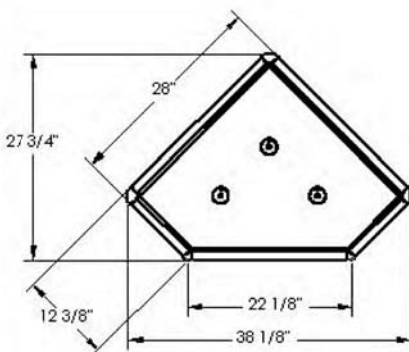

Prominence Corner Case

by WADDELL.

- Multi-faceted framing combined with distinctive Chrome hexagon-shaped corners
- Hinged tempered glass door
- Anodized aluminum framing is available in Dark Bronze or Chrome
- 2 adjustable full-sized tempered glass shelves
- Built-in lock and adjustable floor levelers
- Choose from the 439 with 3 built-in lights or the unlit 440

Dark Bronze

Chrome

Close up view of decorative Chrome hexagon.

Prominence Lighted Free Standing Corner Case

Model #	Size	Frame Finish	Display Back
439PB-BZ-CH	28"L x 77"H x 28"D	Dark Bronze	Plaque Fabric
439PB-CH-CH	28"L x 77"H x 28"D	Chrome	Plaque Fabric

Prominence Unlit Free Standing Corner Case

Model #	Size	Frame Finish	Display Back
440PB-BZ-CH	28"L x 77"H x 28"D	Dark Bronze	Plaque Fabric
440PB-CH-CH	28"L x 77"H x 28"D	Chrome	Plaque Fabric